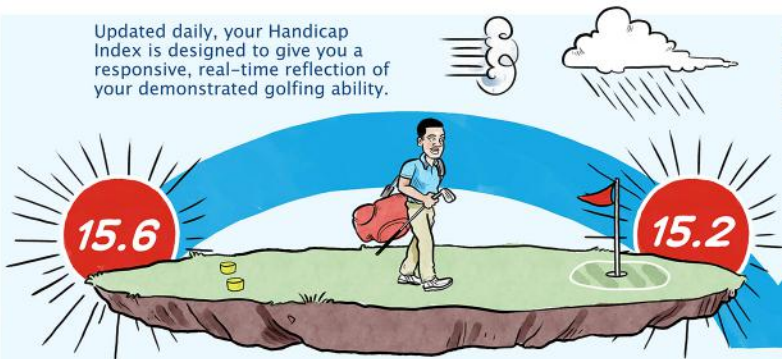

WORLD HANDICAP SYSTEM

Responsive Handicap Index Updates

Updated daily, your Handicap Index is designed to give you a responsive, real-time reflection of your demonstrated golfing ability.

By submitting scores as soon as possible after your round, you ensure your score is incorporated into the course's daily playing conditions calculation.

Even when playing away from your home club, you should submit your score promptly.

However many times you play today – and wherever you play your round – your updated Handicap Index should be ready for you to use tomorrow, or soon after, giving you the strokes you need to enjoy your game.